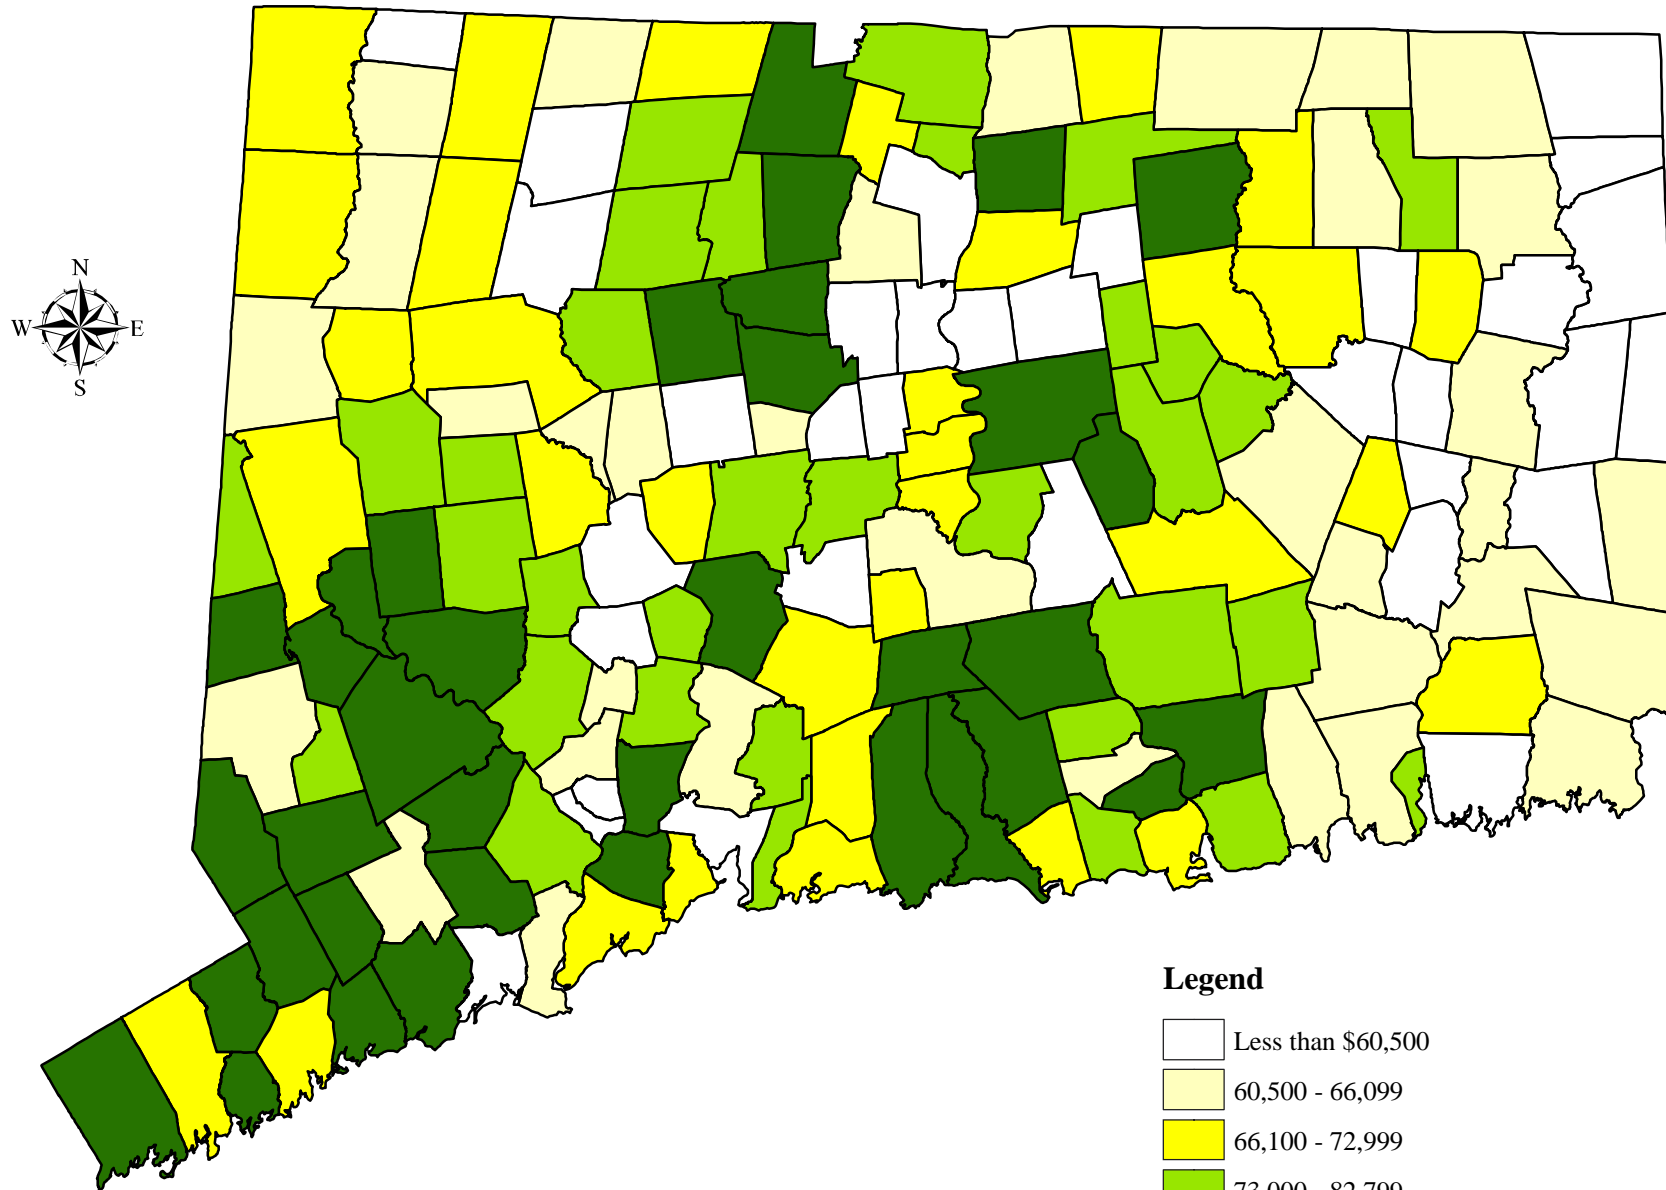

Median Family Income 2000

Legend

- Less than \$60,500
- 60,500 - 66,099
- 66,100 - 72,999
- 73,000 - 82,799
- \$82,800 or greater

Sources:
Geographic Data - Map and Geographic Information Center, UCONN
Municipal Data - U.S. 2000 Census