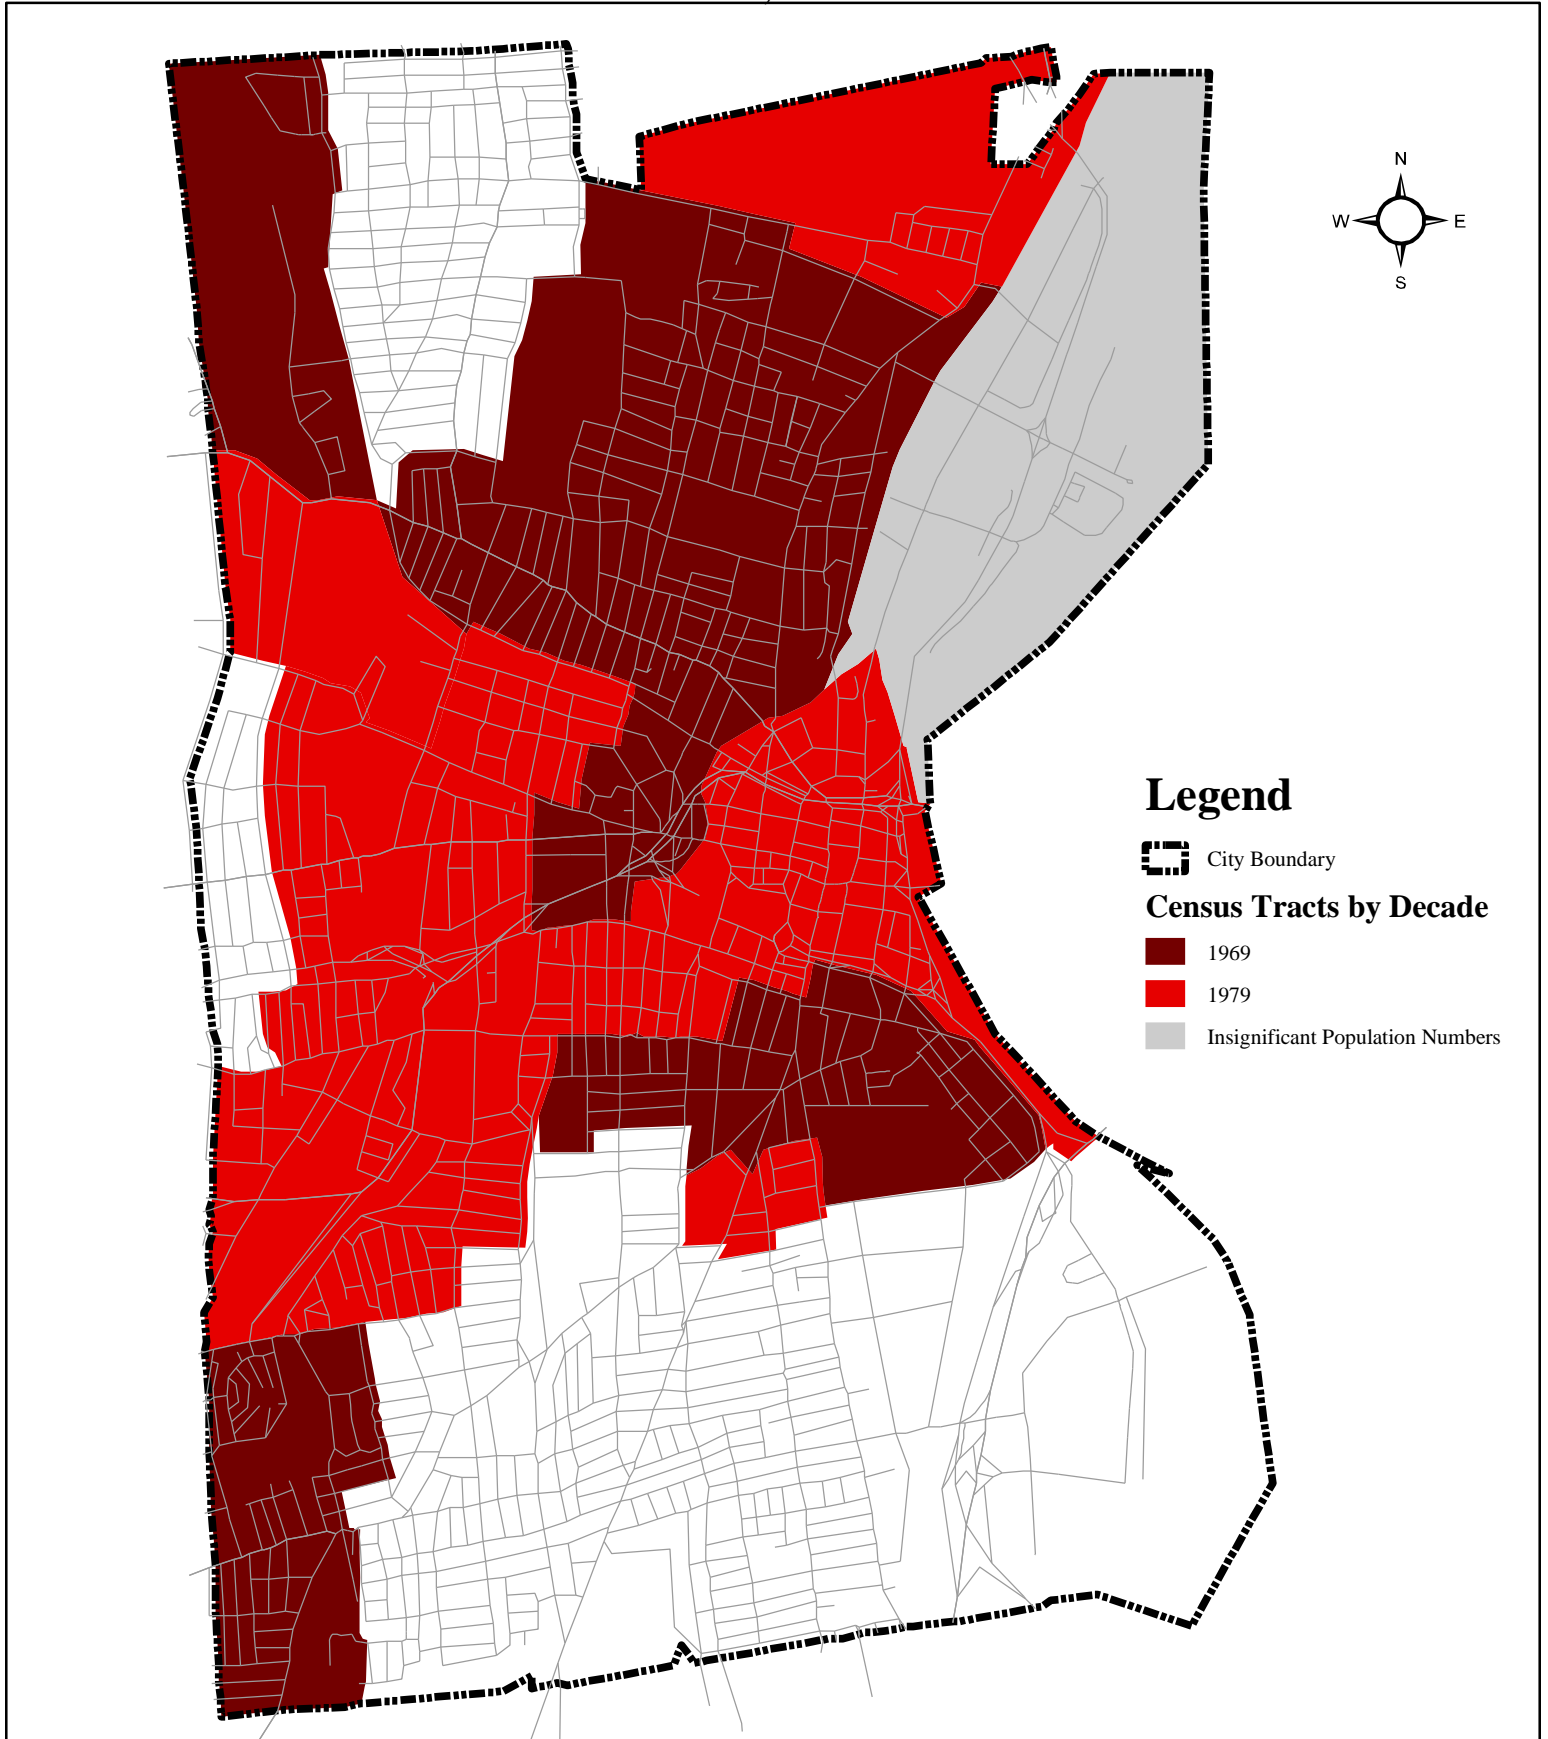

# Census Tracts with 15% or Greater Proportion of Total Persons Below the Poverty Level 1969, 1979

Prepared By:

Data Source: 2003 GeoLytics,  
CensusCD Neighborhood Change  
Database (NCDB) 1970 - 2000