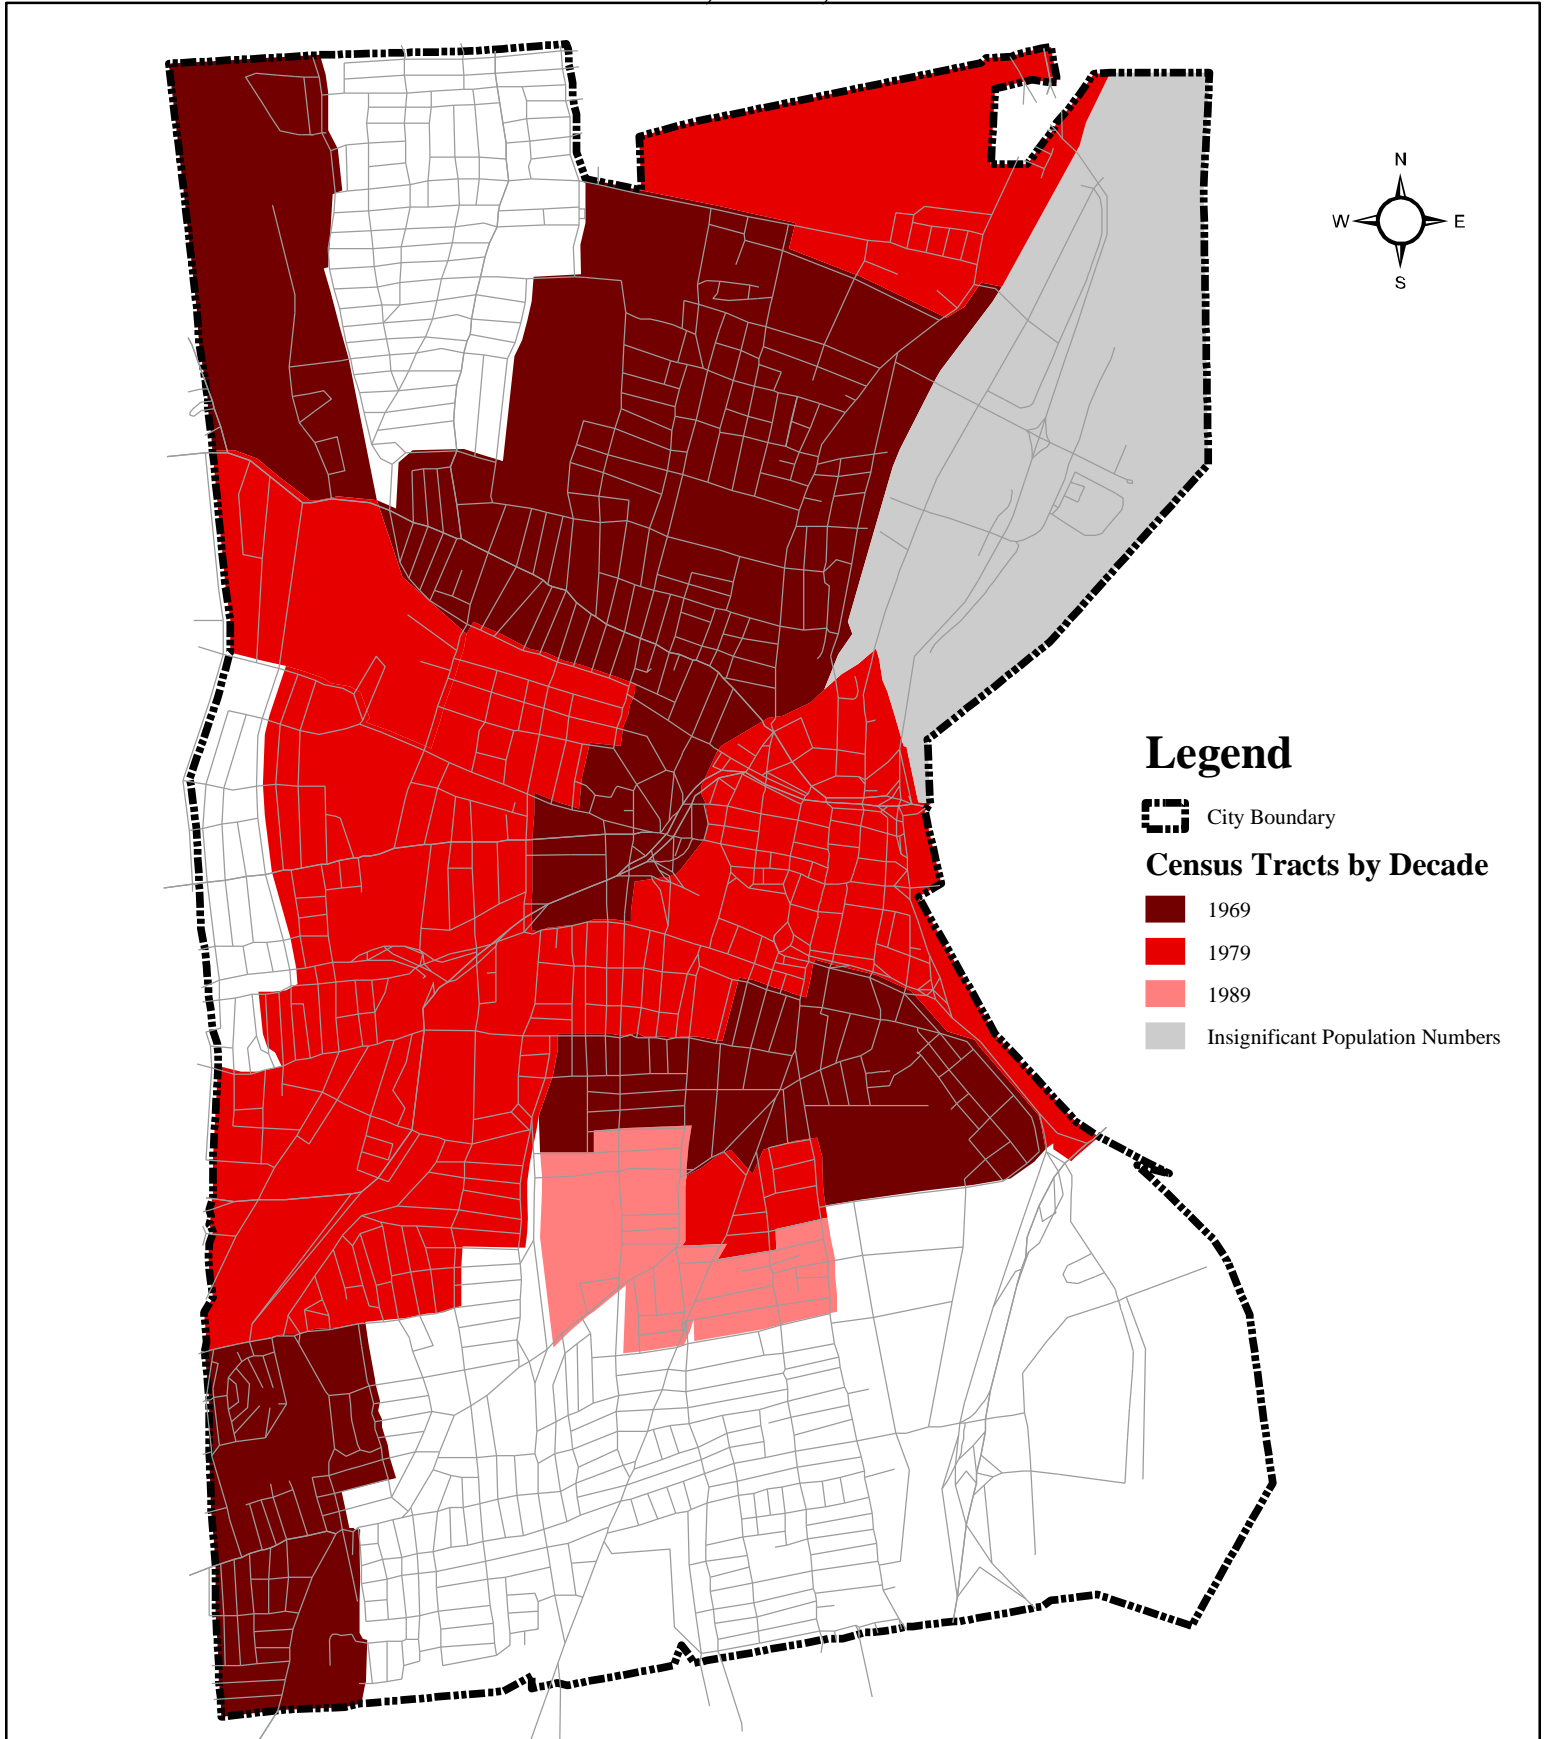

Census Tracts with 15% or Greater Proportion of Total Persons Below the Poverty Level 1969, 1979, 1989

Prepared By:

Data Source: 2003 GeoLytics,
CensusCD Neighborhood Change
Database (NCDB) 1970 - 2000