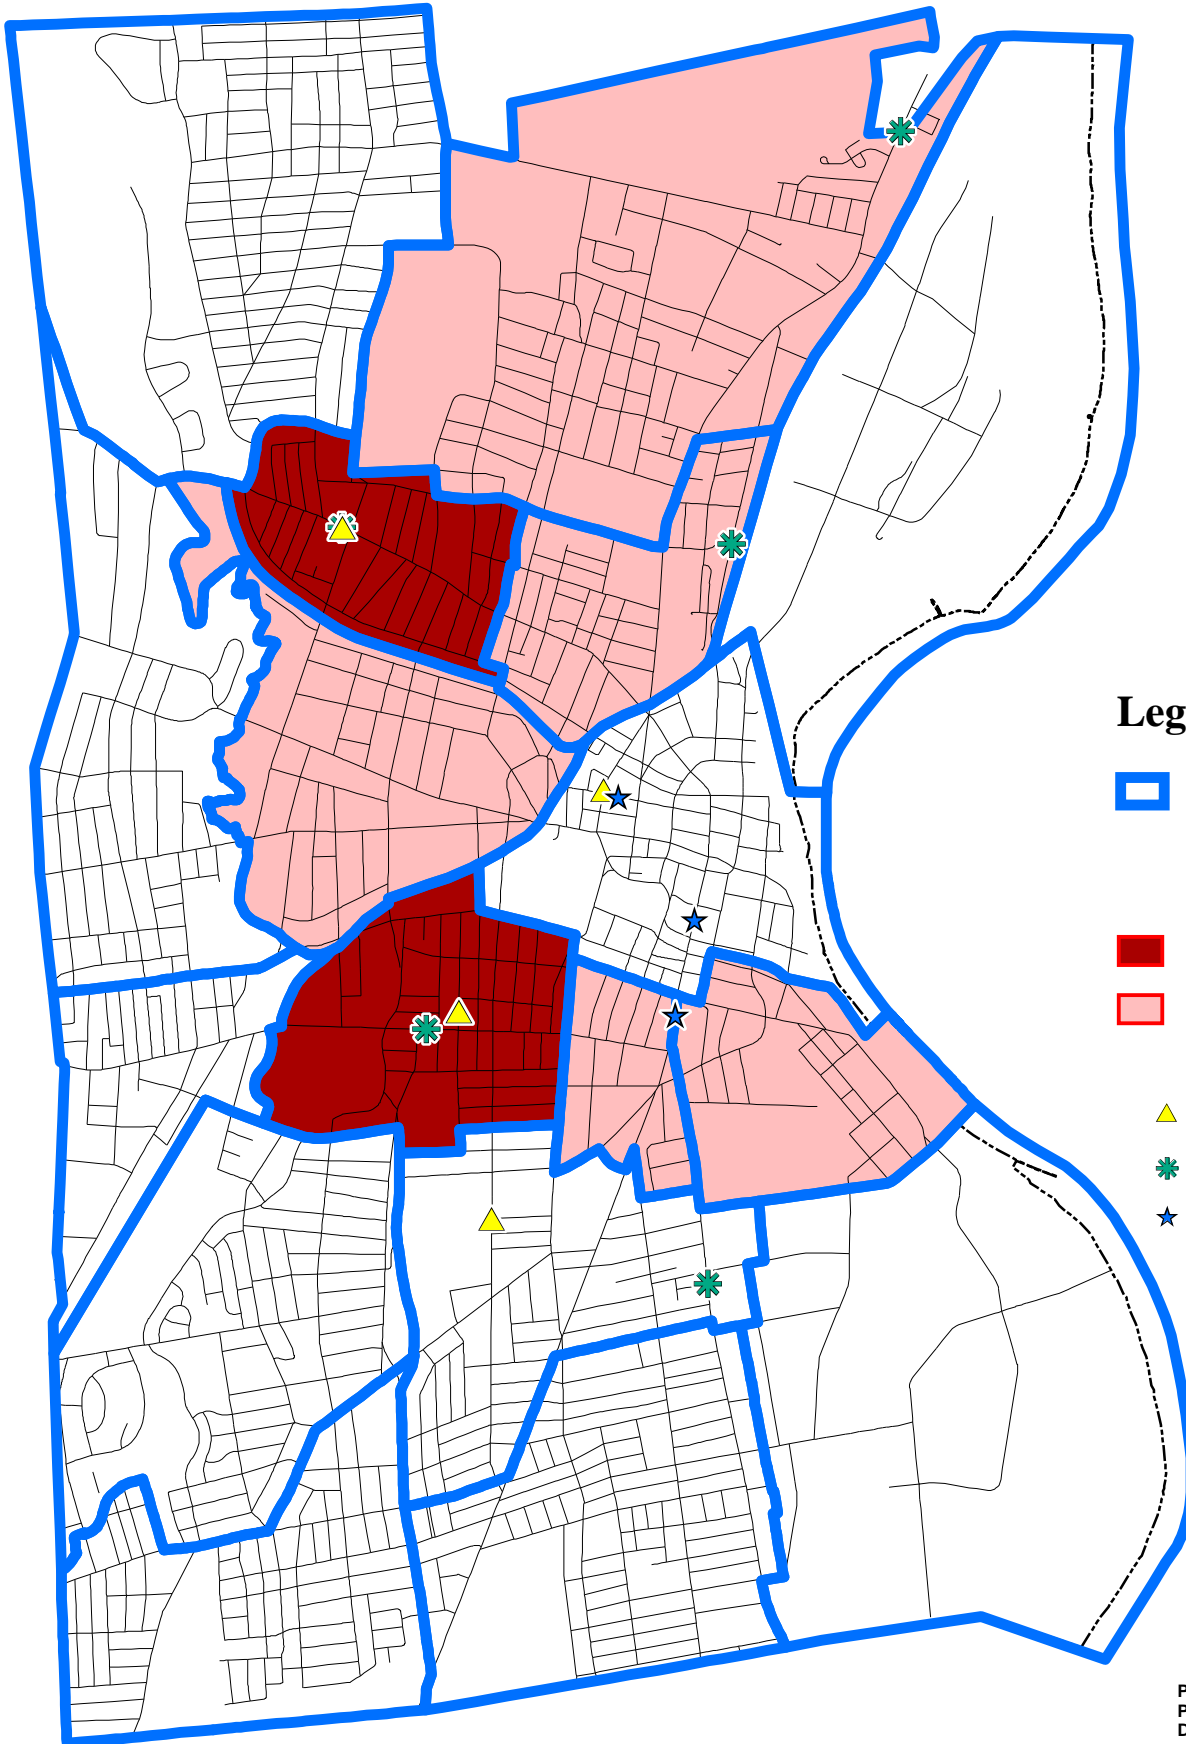

2003 VITA Site Locations

Legend

-  Hartford Neighborhood Boundaries
- Making Connections Census Tracts**
 -  Upper Albany and Frog Hollow Neighborhoods
 -  Other Making Connections Neighborhoods
- VITA Site Locations**
 -  Take Your Money Hartford Operated
 -  Community Renewal Team Operated
 -  Other